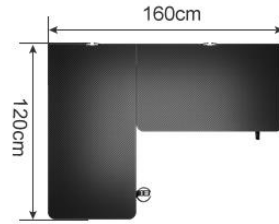

anda seat

Wind seeker

AD-D-PT-1600-01-B

Gaming & Office Desk

Size: 1.6m

loading

150kg

1200 mm * 1600 mm

Round corner

Anti-slip Carbon fiber surface and E0 board inside

2 monitors, 1 for entertainment and another for working

2 tabletops for 2 screens, working and entertaining

High density cold steel frame

Earphone holder